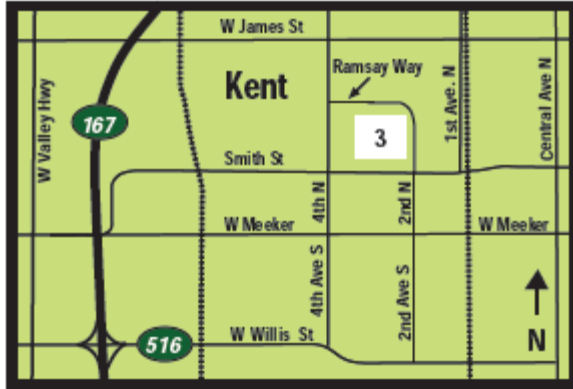

#### **3** Kent Campus

Located at 417 Ramsay Way, Suite 112

Hours: M – Th      7:30 am to 9 pm  
Friday            7:30 am – 5 pm  
Sat/Sun            Closed